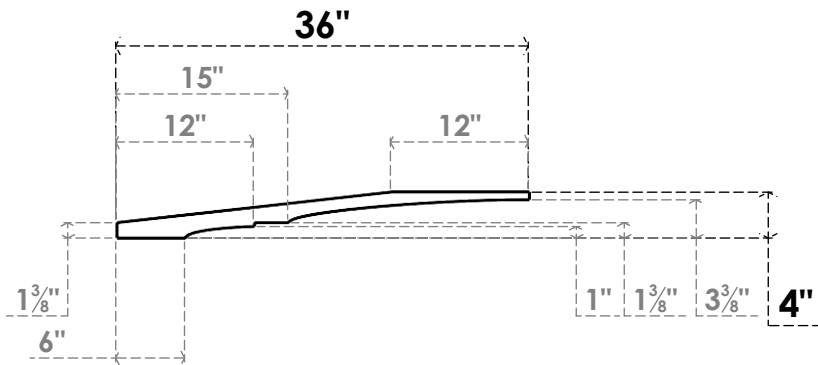

# ITEM NUMBER: BRCPC060X36000X04000BOA

6"W X 36"D X 4"H BALBOA ARCHITECTURAL GRADE PVC CLOSED KNEE BRACE

**SIDE PROFILE**

**FRONT PROFILE**

**ISOMETRIC**

EKENA MILLWORK  
2300 WEST MAIN ST.  
CLARKSVILLE, TX 75426  
TOLL FREE: 866-607-0453  
WWW.EKENAMILLWORK.COM