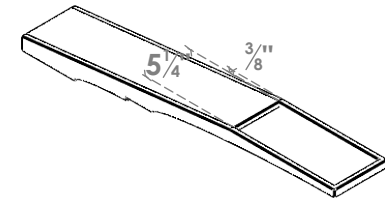

# ITEM NUMBER: BRCPC060X36000X04000BOA

6"W X 36"D X 4"H BALBOA ARCHITECTURAL GRADE PVC CLOSED KNEE BRACE

**SIDE PROFILE**

**FRONT PROFILE**

**ISOMETRIC**

EKENA MILLWORK  
2300 WEST MAIN ST.  
CLARKSVILLE, TX 75426  
TOLL FREE: 866-607-0453  
WWW.EKENAMILLWORK.COM