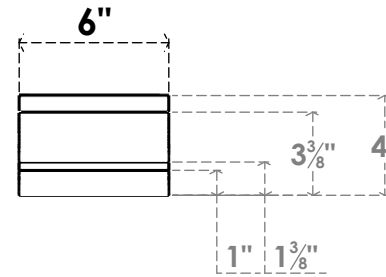

# ITEM NUMBER: BRCPC060X36000X04000BOA

6"W X 36"D X 4"H BALBOA ARCHITECTURAL GRADE PVC CLOSED KNEE BRACE

**SIDE PROFILE**

**FRONT PROFILE**

**ISOMETRIC**

EKENA MILLWORK  
2300 WEST MAIN ST.  
CLARKSVILLE, TX 75426  
TOLL FREE: 866-607-0453  
WWW.EKENAMILLWORK.COM